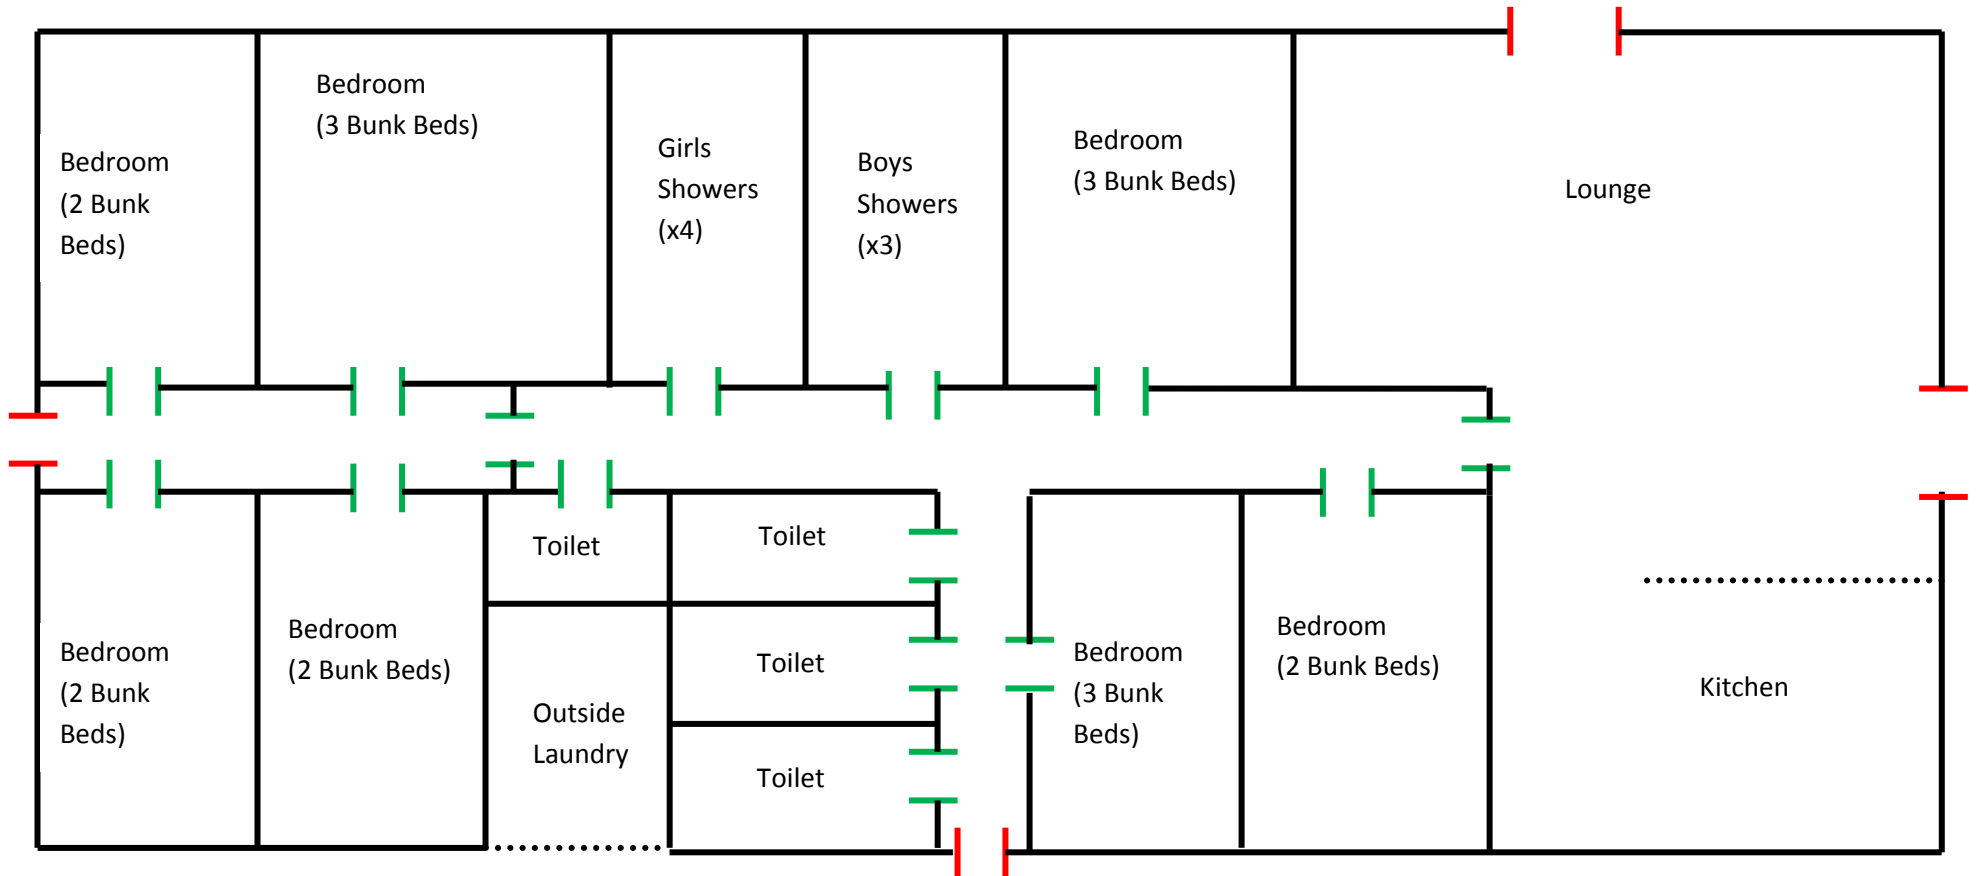

Motutapu Outdoor Education Camp Lodge Layout Plan

KEY

	Outside Door		Wall
	Internal Door		Cupboard
	Other Feature		